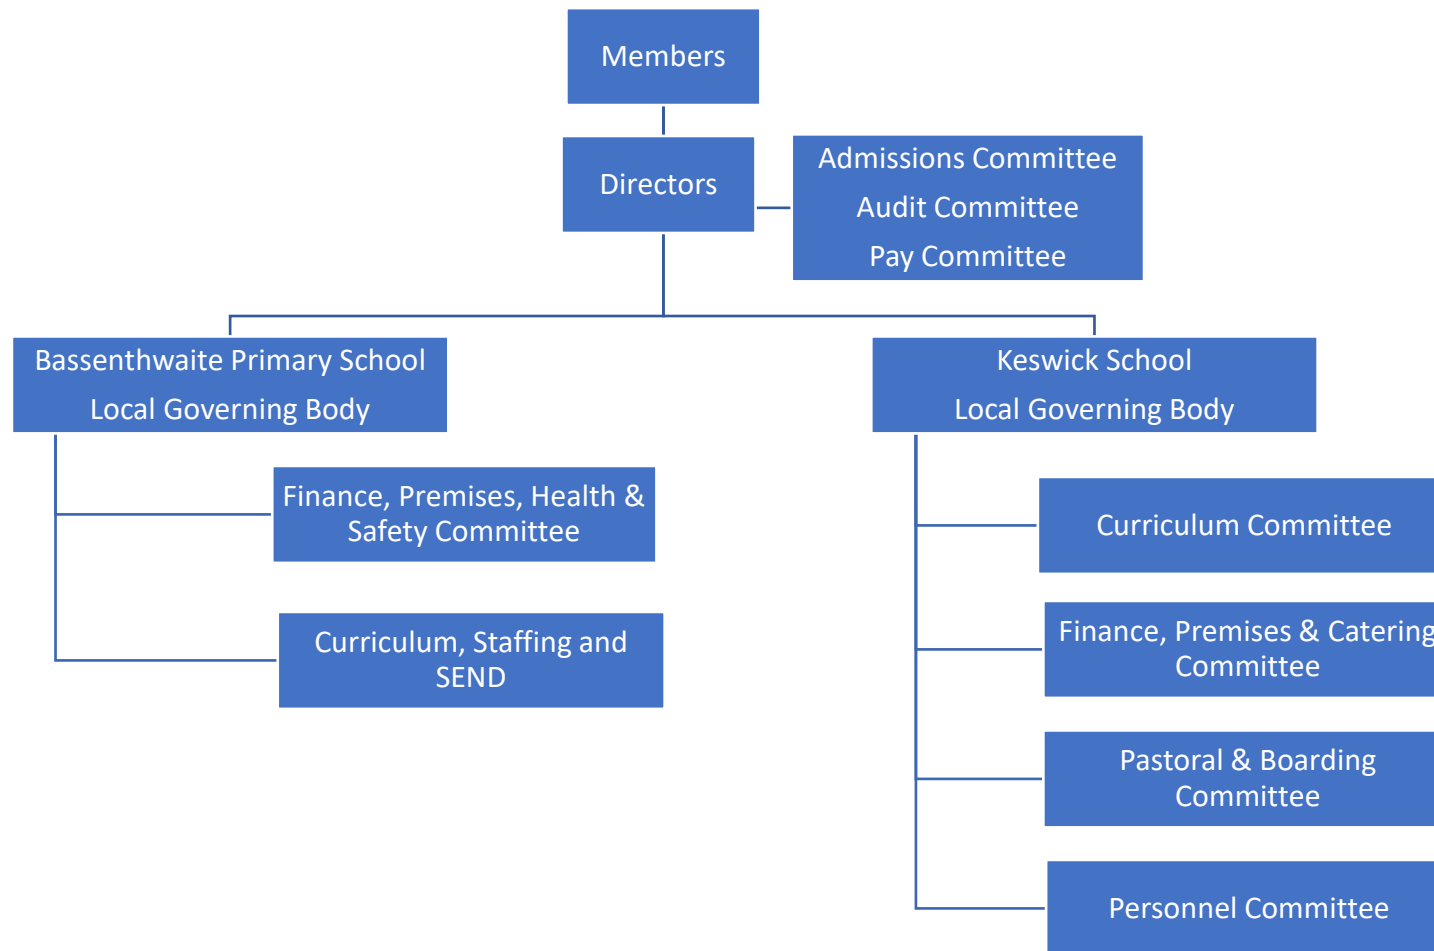

KESWICK SCHOOL MULTI ACADEMY TRUST GOVERNANCE STRUCTURE

A copy of the Articles of Association and Terms of Reference for the Local Governing Body can be obtained from the Clerk to the Directors c/o Keswick School Multi Academy Trust